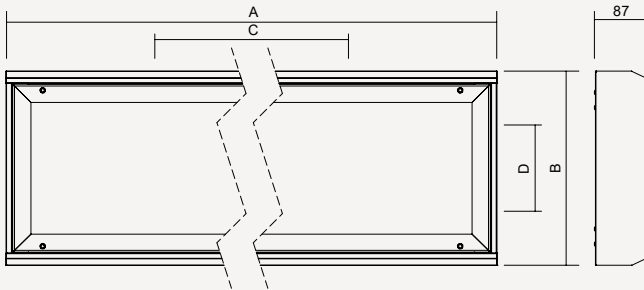

Fastening: Surface mounted on the ceiling

Connection: Screwless terminal block for easy mounting, maximum diameter of wires 2.5 mm². The lighting fixture is prepared for loop-in (possibility of connection of two cables)

Standard equipment: Rubber plug M20 for diameter of cable 7-12 mm

Calculated lifetime – LED modules: L80B10 ta30 – 70 000h
L70B10 ta30 – 100 000h

Order number	Name	Lighting fixture luminous flux (lm)	Power input (W)	Rated power output (lm/W)	Ta max (°C)	Dimensions of lighting fixture A x B (mm)	Mounting hole C x D (mm)	Weight (kg)
4000K								
057872	HOOVER4-LED-OP-5100-4K	4075	30	136	30	1090x355x85	180x900	9,1
057865	HOOVER4-LED-OP-6100-4K	4896	37	132	30	1090x355x85	180x900	9,1
057867	HOOVER4-LED-OP-7100-4K	5951	43	138	30	1090x355x85	180x900	9,1
057869	HOOVER4-LED-OP-7600-4K	6120	46	133	30	1340x355x85	180x1150	10,6
057871	HOOVER4-LED-OP-8850-4K	7439	54	138	30	1340x355x85	180x1150	10,6
057861	HOOVER4-LED-SQ-OP-6100-4K	4896	37	132	30	612x591x85	500x400	7,7
057863	HOOVER4-LED-SQ-OP-7100-4K	5303	39	136	30	612x591x85	500x400	7,7
3000K								
057873	HOOVER4-LED-OP-5100-3K	3928	30	131	30	1090x355x85	180x900	9,1
057864	HOOVER4-LED-OP-6100-3K	4720	37	128	30	1090x355x85	180x900	9,1
057866	HOOVER4-LED-OP-7100-3K	5512	43	128	30	1090x355x85	180x900	9,1
057868	HOOVER4-LED-OP-7600-3K	5900	46	128	30	1340x355x85	180x1150	10,6
057870	HOOVER4-LED-OP-8850-3K	6890	54	128	30	1340x355x85	180x1150	10,6
057860	HOOVER4-LED-SQ-OP-6100-3K	4720	37	128	30	612x591x85	500x400	7,7
057862	HOOVER4-LED-SQ-OP-7100-3K	5113	39	131	30	612x591x85	500x400	7,7