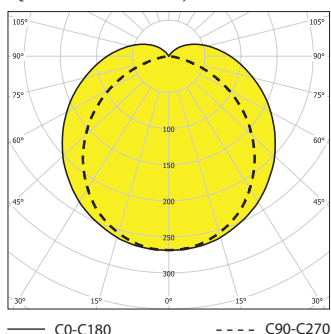

AQUA-70-Ex-LED

IP 68

Použití: Prachotěsné a vodotěsné svítidlo AQUA-70-Ex-LED je určeno pro osvětlení prostor s nebezpečím výbuchu. Svítidlo je schváleno FTZÚ Ostrava – Radvanice (certifikát typu FTZÚ 17 ATEX 0052X).

Předřadník: EP – elektronický 110-254 V, 50-60 Hz AC
EP – elektronický 220-250 V, 0Hz DC

Těleso: Trubka o vnějším průměru 70 mm a síle stěny 4 mm vyrobena z polykarbonátu, barva transparentní, ukončena těsnícími zátkami

Uchycení: Pomocí montážních třmenů (nejsou součástí svítidla) upevnění na strop či stěnu osvětlovaného prostoru

Standardní výbava: 1x ucpávková vývodka, 1x ucpávková zátk

Připojení: WAGO® Ex svorkovnice, max. průřez vodičů 4,0 mm²

Kalkulovaná životnost – LED modulů: L80B10 ta40 – 70 000h
L70B10 ta40 – 100 000h

Na objednání: 1 F – jednofázový propoj
4000 K, 6000 K – teplota chromatičnosti
NANO – svítidla lze ochránit speciální nanovrstvou (hydrofobní, oleofobní či antibakteriální ochrana)

		T₀/A	(lm)*	(W)**	Arb.C (mm)
- t_a -20°C ≤ ta ≤ +55°C					
084011	AQUA-70-Ex-LED-D-2500-118-4K	4000	2389	29	1144 x 425x 65
084012	AQUA-70-Ex-LED-D-5000-136-4K	4000	4421	52	1755 x 478x 65
084015	AQUA-70-Ex-LED-WOD-2500-118-4K	4000	2389	29	1144 x 425x 65
084016	AQUA-70-Ex-LED-WOD-5000-136-4K	4000	4421	52	1755 x 478x 65

- zvláštní výbava	
008060	Kabelová vývodka plastová Ex M20x1,5
008097	Matice plastová WISKA EMUG 20 M20x1,5
008090	Ucpávka zátk Ex M20x1,5
007047N	Plochý těsnící kroužek EPDM 26x20x1,5 mm
053630	Montážní třmen AQUA-70 kompletní světlý (1 ks)
053629	Montážní třmen AQUA-70 kompletní tmavý (1 ks)
053627	Montážní třmen AQUA-70 nerez kompletní (1 ks)

(lm)* – světelný tok svítidla (W)** – příkon svítidla

Použití svítidel v prostředí s nebezpečím výbuchu